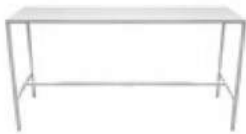

This Chrome base and clear glass tabletop bring life to any event.